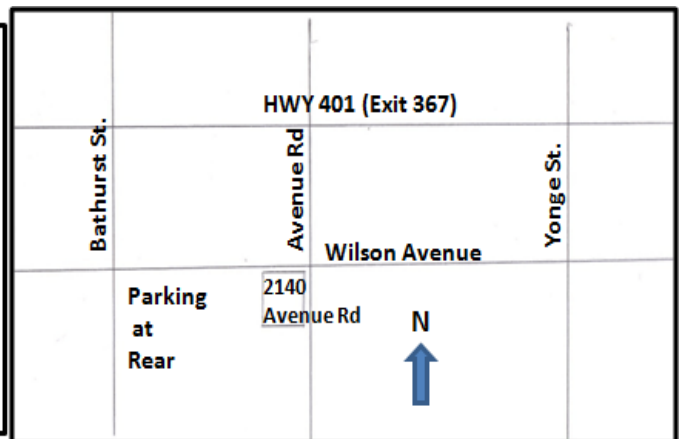

**ARMOUR HEIGHTS COMMUNITY CENTRE
2140 AVENUE ROAD
TORONTO, ON, CANADA**

Directions:

**South West Corner of
Avenue Road & Wilson Avenue
South of Hwy 401, Exit 367**

- TTC Service Available**
- Parking at Rear**