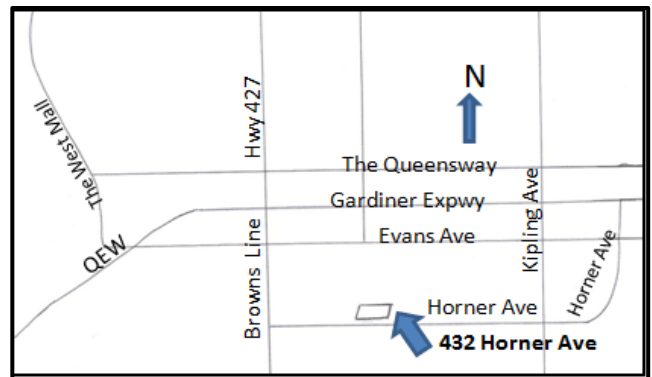

PRESENTS OUR 21ST ANNUAL

MODEL CAR CONTEST & FLEA MARKET

Saturday September 29, 2018

Admission: Adults \$5.00 Children under 13 - Free

DOORS OPEN 9:30 AM - 3:30 PM

LOCATION

**Franklin Horner Community Centre
432 Horner Avenue
Etobicoke, ON**

**Cafeteria on Site
& FREE PARKING**

DIRECTIONS

HWY 427 South to Browns Line, then South on Browns Line to Horner Avenue, then East on Horner to 432 Horner
TTC Service Available
Contact Brian (905) 820-2697 evenings or E-mail Brian at: bmcarthur@sympatico.ca
Email Bob at: info@group25.org